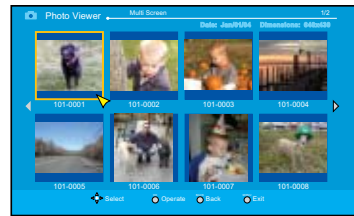

Treat the family to a high resolution slide show of your latest photos by connecting your USB compatible camera!

Specifications

LT-32E478 — 32" Widescreen LCD Television

Picture Features

- ✓ 1200:1 Contrast Ratio
- ✓ 8msec Response Rate
- ✓ 500cd/m² Brightness
- ✓ 176° Viewing Angle

Specifications of LCD with base attached

Dimensions (WxHxD) in.:	31 1/2 x 23 3/8 x 9 1/8
Dimensions (WxHxD) mm:	800 x 593 x 230
Weight (lbs/kg.):	31.5 / 14.3

Specifications of LCD (no base)

Dimensions (WxHxD) in.:	31 1/2 x 21 1/2 x 4
Dimensions (WxHxD) mm:	800 x 545 x 99
Weight (lbs/kg.):	29.7 / 13.5

*Specifications are tentative and subject to change without notice.

GENESSA

HDTV
HIGH-DEFINITION TELEVISION

HDMI™
HIGH DEFINITION MULTIMEDIA INTERFACE

DOLBY
DIGITAL

ENERGY STAR

JVC COMPANY OF AMERICA
A Division of JVC Americas Corp.
1700 Valley Road, Wayne, NJ 07470
www.jvc.com

JVC®

JVC CANADA INC.
21 Finchdene Square, Scarborough
Ontario M1X 1A7
www.jvc.ca